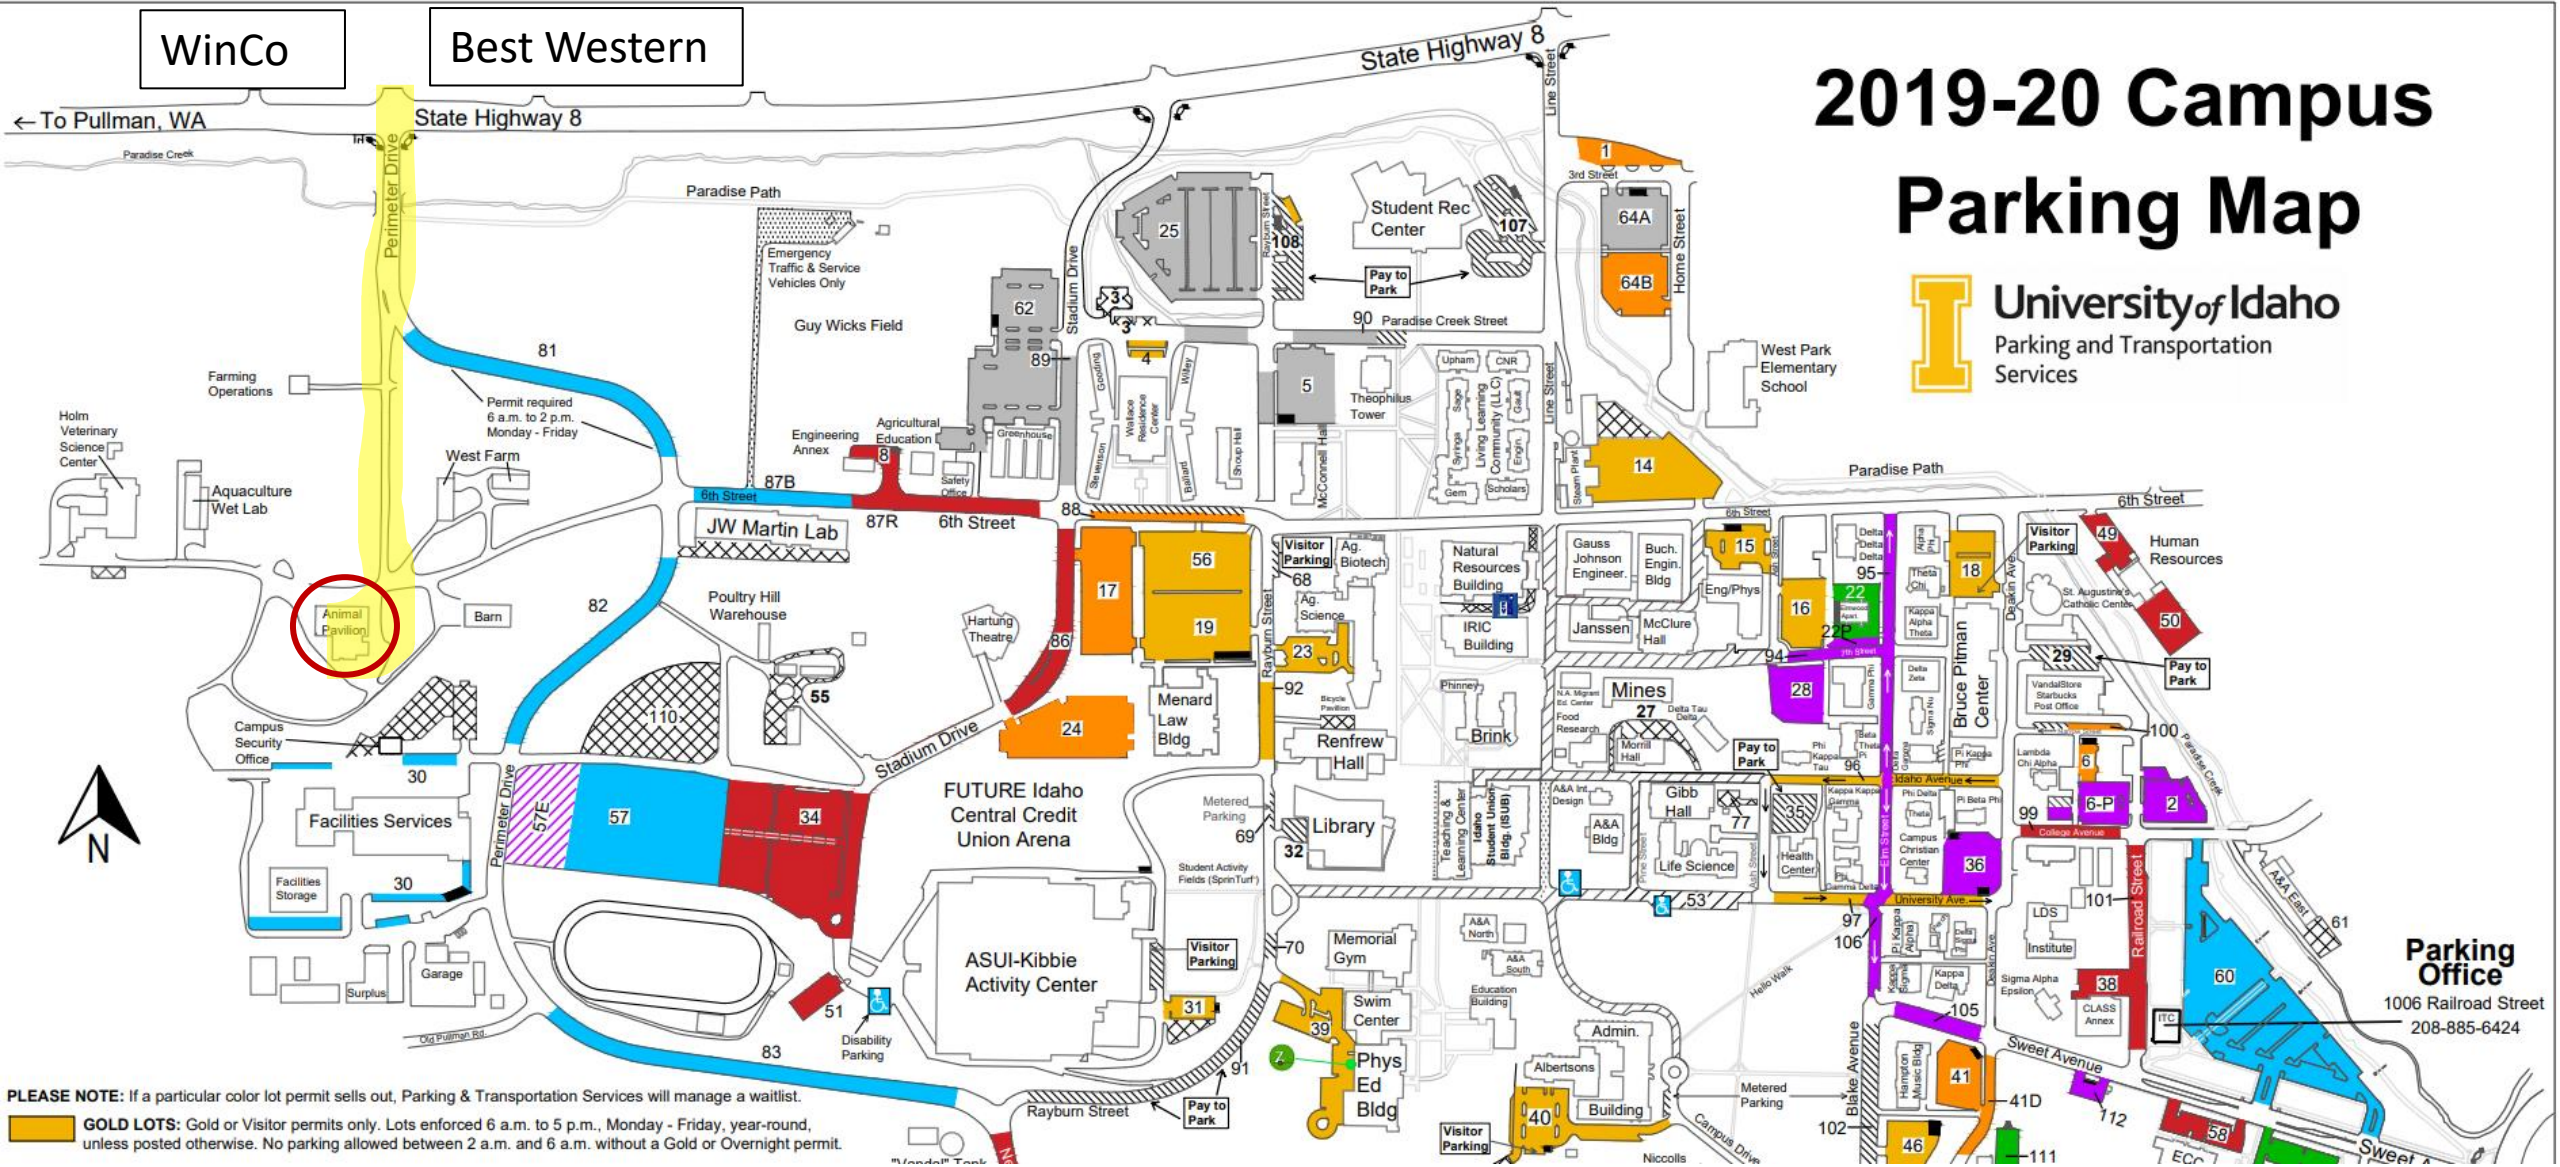

WinCo

Best Western

2019-20 Campus Parking Map

I University of Idaho
Parking and Transportation Services

PLEASE NOTE: If a particular color lot permit sells out, Parking & Transportation Services will manage a waitlist.

GOLD LOTS: Gold or Visitor permits only. Lots enforced 6 a.m. to 5 p.m., Monday - Friday, year-round, unless posted otherwise. No parking allowed between 2 a.m. and 6 a.m. without a Gold or Overnight permit.

Parking Office
1006 Railroad Street
208-885-6424